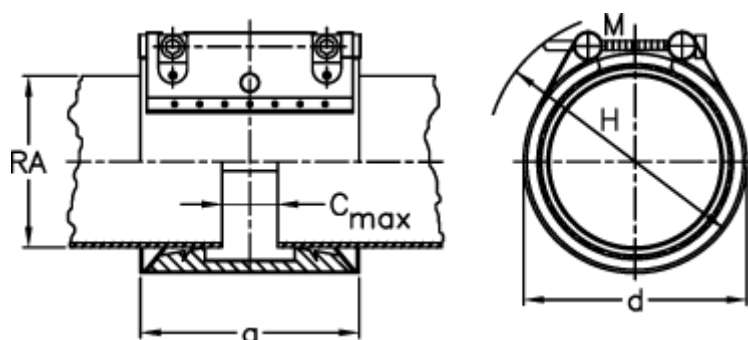

Data Sheet

Article number: 025799200038

Description: Norma Connect pipe coupling
GRIP E W4 Ø=38,0 EPDM, 16 bar

Measures

a = 62.4

C max with insertion band = 8

d = 60

H = 80

M (screw) = M8

Nominal pressure (bar) = 16

RA = 38

RA min-RA max = 35,6-38,5

Weight a piece = 0.5